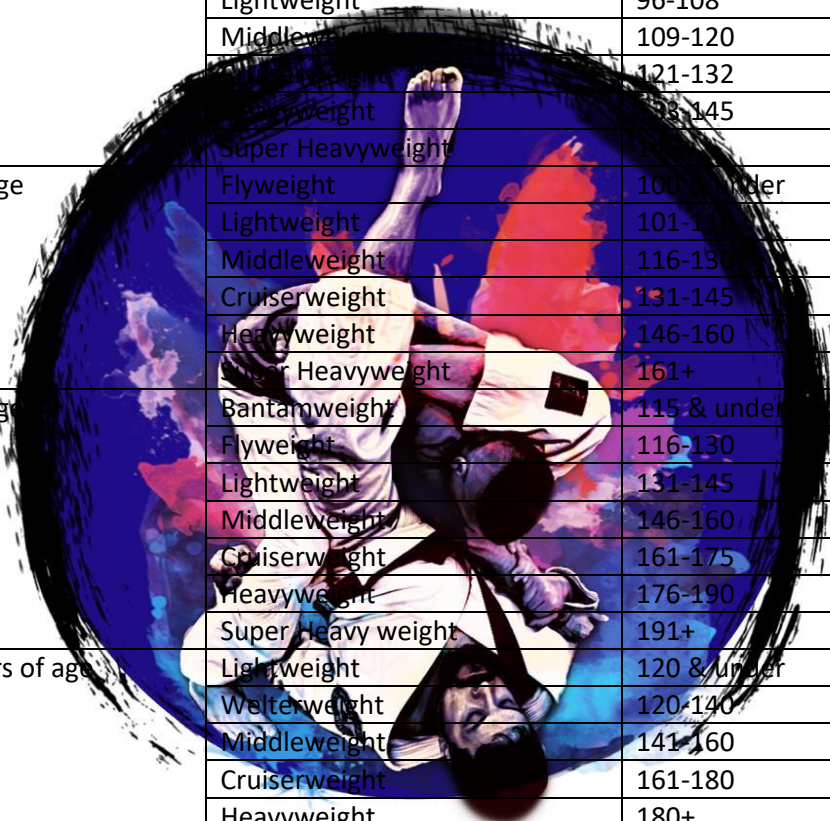

GI DIVISIONS

NAME	TIME OF TRAINING
FIRST TIMER	White belts only
BEGINNER	Up to 15 years of age: gray and yellow belts
	15+ years of age: white belts
INTERMEDIATE	Up to 15 years of age: orange belts
	15+ years of age: green and blue belts
ADVANCED	Up to 15 years of age: green belts
	15+ years of age: purple, brown and black

WEIGHT DIVISIONS:

AGE	WEIGHT CLASS	LBS
4-5 years of age	Lightweight	40 & under
	Middleweight	41-50
	Heavyweight	51+
6-7 years of age	Flyweight	50 & under
	Lightweight	51-60
	Middleweight	61-70
	Cruiserweight	71-80
	Heavyweight	80+

8-9 years of age	Flyweight	60 & under
	Lightweight	61-70
	Middleweight	71-80
	Cruiserweight	81-90
	Heavyweight	91+
10-11 years of age	Flyweight	80 & under
	Lightweight	81-90
	Middleweight	91-100
	Cruiserweight	101-110
	Heavyweight	111+
12-13 years of age	Flyweight	95 & under
	Lightweight	96-108
	Middleweight	109-120
	Heavyweight	121-132
	Super Heavyweight	133-145
14-15 years of age	Flyweight	100 & under
	Lightweight	101-110
	Middleweight	116-130
	Cruiserweight	131-145
	Heavyweight	146-160
	Super Heavyweight	161+
16-17 years of age	Bantamweight	115 & under
	Flyweight	116-130
	Lightweight	131-145
	Middleweight	146-160
	Cruiserweight	161-175
	Heavyweight	176-190
	Super Heavy weight	191+
18+ Female years of age	Light weight	120 & under
	Welterweight	120-140
	Middleweight	141-160
	Cruiserweight	161-180
	Heavyweight	180+
18+ Male years of age	Flyweight	135 & under
	Featherweight	136-145
	Lightweight	146-155
	Welterweight	156-170
	Middleweight	171-185
	Cruiserweight	186-200
	Light Heavyweight	201-215
	Heavyweight	216-230
Superweight	231+	