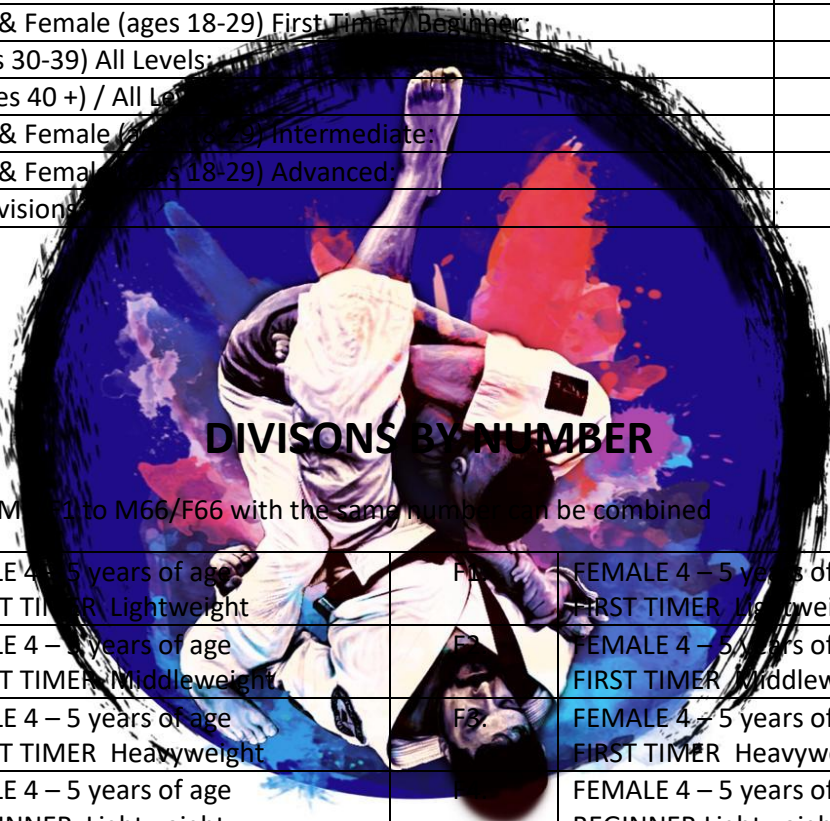

MATCH TIME:

DIVISIONS	TIME
Ages 11 and under First Timer/ Beginner:	2 Min
Ages 17 and under First Timer/ Beginner & Intermediate:	3 Min
Ages 17 and under Advanced :	4 Min
Adult Male & Female (ages 18-29) First Timer/ Beginner:	4 Min
Senior (ages 30-39) All Levels:	4 Min
Master (ages 40 +) / All Levels:	4 Min
Adult Male & Female (ages 18-29) Intermediate:	5 Min
Adult Male & Female (ages 18-29) Advanced:	6 Min
Absolute Divisions:	8 Min

DIVISIONS BY NUMBER

*Divisions from M1 to M66/F66 with the same number can be combined

M1.	MALE 4 – 5 years of age FIRST TIMER Lightweight	F1.	FEMALE 4 – 5 years of age FIRST TIMER Lightweight
M2.	MALE 4 – 5 years of age FIRST TIMER Middleweight	F2.	FEMALE 4 – 5 years of age FIRST TIMER Middleweight
M3.	MALE 4 – 5 years of age FIRST TIMER Heavyweight	F3.	FEMALE 4 – 5 years of age FIRST TIMER Heavyweight
M4.	MALE 4 – 5 years of age BEGINNER Lightweight	F4.	FEMALE 4 – 5 years of age BEGINNER Lightweight
M5.	MALE 4 – 5 years of age BEGINNER Middleweight	F5.	FEMALE 4 – 5 years of age BEGINNER Middleweight
M6.	MALE 4 – 5 years of age BEGINNER Heavyweight	F6.	FEMALE 4 – 5 years of age BEGINNER Heavyweight
M7.	MALE 6-7 years of age FIRST TIMER Lightweight	F7.	FEMALE 6-7 years of age FIRST TIMER Lightweight
M8.	MALE 6-7 years of age FIRST TIMER Middleweight	F8.	FEMALE 6-7 years of age FIRST TIMER Middleweight
M9.	MALE 6-7 years of age FIRST TIMER Heavyweight	F9.	FEMALE 6-7 years of age FIRST TIMER Heavyweight
M10.	MALE 6-7 years of age	F10.	FEMALE 6-7 years of age